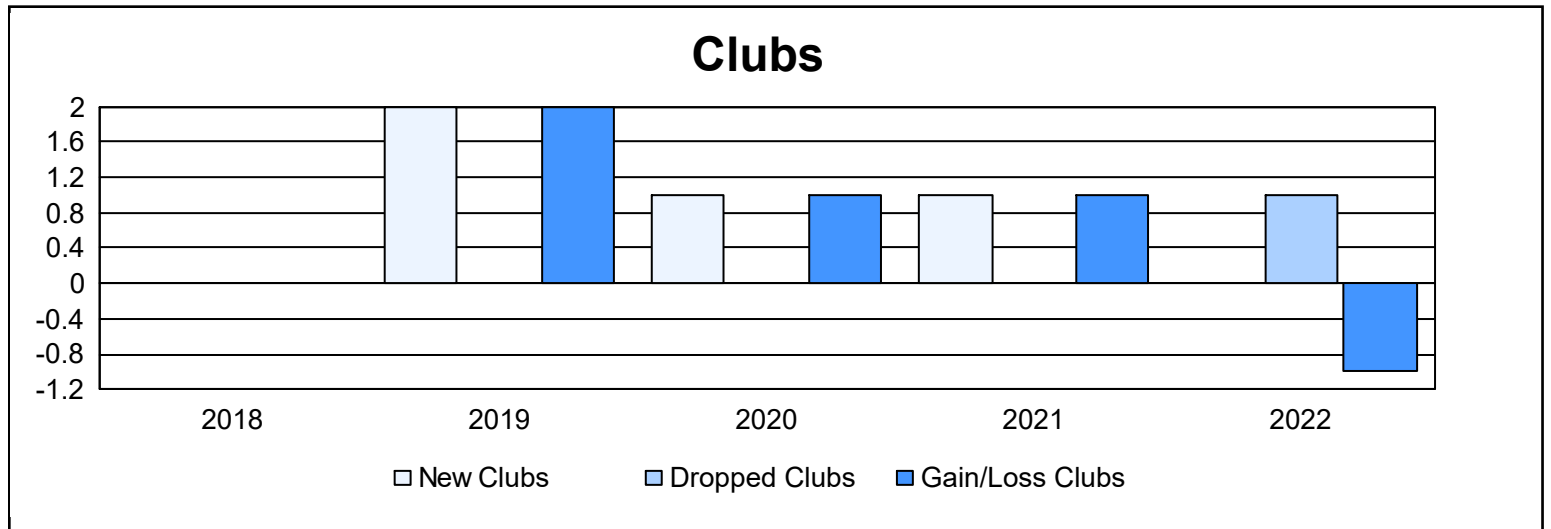

Year	New Clubs	Dropped Clubs	Gain/ Loss Clubs	New Members	Charter Members	Reinstate Members	Transfer Members	Total Member Added	Total Members Dropped	Gain/ Loss Members
2017-2018	0	0	0	111	0	1	0	112	112	0
2018-2019	2	0	2	120	46	1	4	171	108	63
2019-2020	1	0	1	93	31	1	3	128	134	-6
2020-2021	1	0	1	85	20	2	4	111	120	-9
2021-2022	0	1	-1	75	0	0	4	79	147	-68
<b>Average</b>	<b>1</b>	<b>0</b>	<b>1</b>	<b>97</b>	<b>19</b>	<b>1</b>	<b>3</b>	<b>120</b>	<b>124</b>	<b>-4</b>

### Membership Composition June 2022 Cumulative