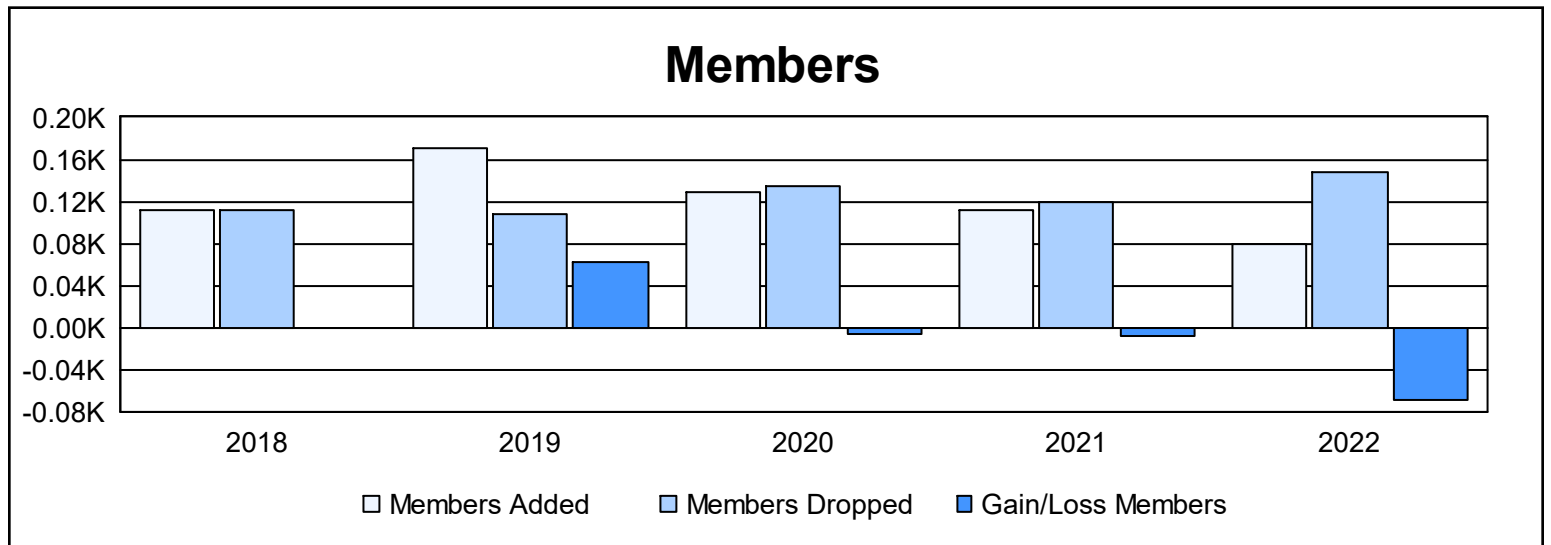

Year	New Clubs	Dropped Clubs	Gain/ Loss Clubs	New Members	Charter Members	Reinstate Members	Transfer Members	Total Member Added	Total Members Dropped	Gain/ Loss Members
2017-2018	0	0	0	111	0	1	0	112	112	0
2018-2019	2	0	2	120	46	1	4	171	108	63
2019-2020	1	0	1	93	31	1	3	128	134	-6
2020-2021	1	0	1	85	20	2	4	111	120	-9
2021-2022	0	1	-1	75	0	0	4	79	147	-68
<b>Average</b>	<b>1</b>	<b>0</b>	<b>1</b>	<b>97</b>	<b>19</b>	<b>1</b>	<b>3</b>	<b>120</b>	<b>124</b>	<b>-4</b>

### Membership Composition June 2022 Cumulative