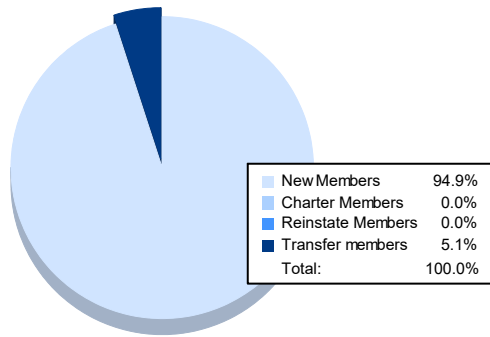

Year	New Clubs	Dropped Clubs	Gain/ Loss Clubs	New Members	Charter Members	Reinstate Members	Transfer Members	Total Member Added	Total Members Dropped	Gain/ Loss Members
2017-2018	0	0	0	111	0	1	0	112	112	0
2018-2019	2	0	2	120	46	1	4	171	108	63
2019-2020	1	0	1	93	31	1	3	128	134	-6
2020-2021	1	0	1	85	20	2	4	111	120	-9
2021-2022	0	1	-1	75	0	0	4	79	147	-68
<b>Average</b>	<b>1</b>	<b>0</b>	<b>1</b>	<b>97</b>	<b>19</b>	<b>1</b>	<b>3</b>	<b>120</b>	<b>124</b>	<b>-4</b>

### Membership Composition June 2022 Cumulative